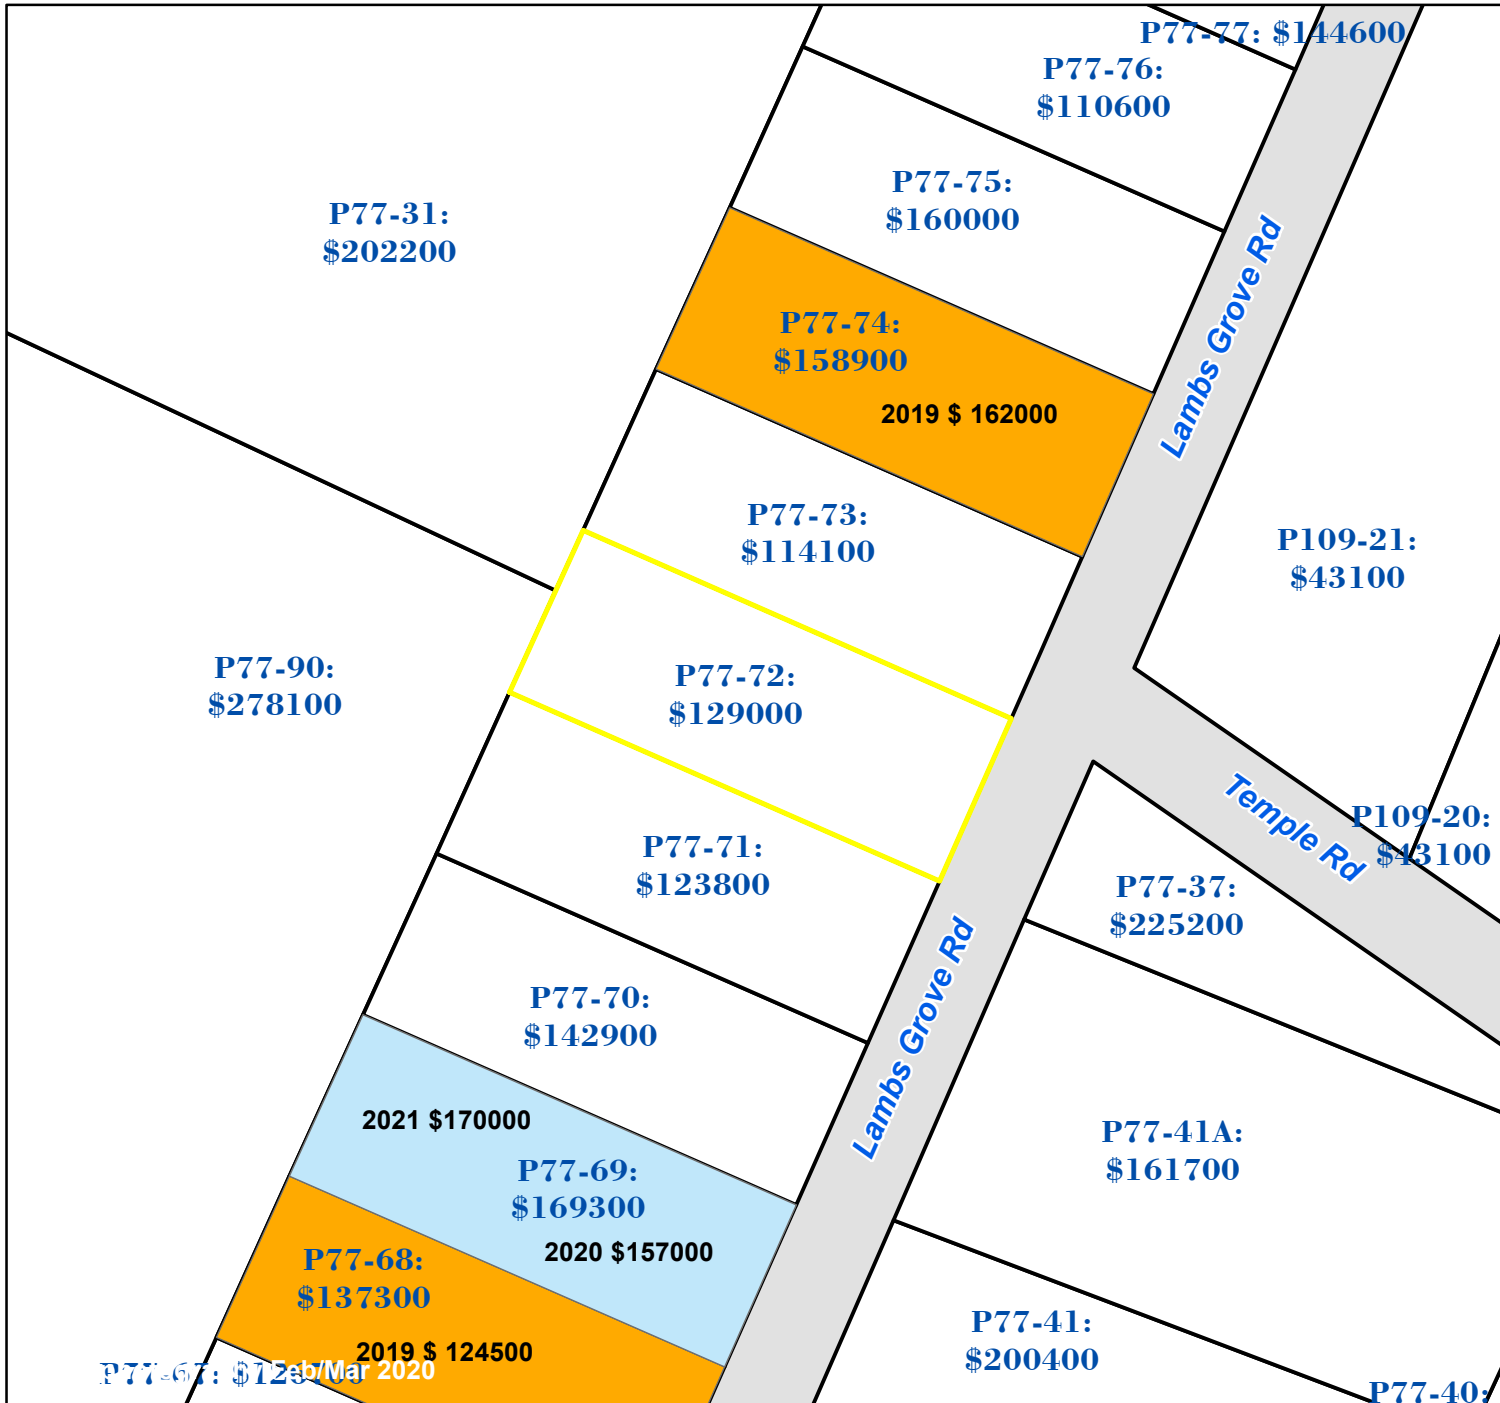

Pasquotank County, NC

Parcel ID: 7958 789487
 Map: P77-72

LOT: 0

01425 LAMBS GROVE RD
 FORGET, DONALD D
 & BARBARA E
 1425 LAMB'S GROVE RD
 ELIZABETH CITY NC 27909

Deed Book: 816
 Deed Page: 701
 Date: 20040812

Land Value: 30600
 Ag Value: 0
 Bldg Value: 98400
 Total Value: 129000

Taxed Acres: 0.662

Legend

- Sales in 2022
- Sales in 2021
- Sales in 2020
- Sales in 2019
- Sales in 2018

PASQUOTANK COUNTY NC

Date: 2/28/2023

Property Ownership/
 Lines as of January 1, 2023

NOT A SURVEY

This map was created from historic maps, recorded deeds and surveys.
 It CAN NOT be used to convey land, settle land disputes or build fences.